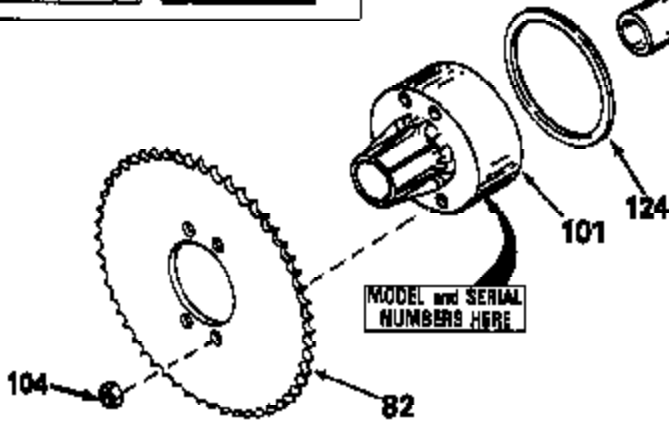

JOIST

SICHER IST DAS:
DAS ORIGINAL

47	48
47A	48A
47B	48B
47C	48C
47D	48D
47E	48E
47H	48H
47L	48L

47M	48M
47P	48P
47R	48R
47V	48V
47W	48W
47X	48X

Ref #	Part Number	Qty	Description
14	778068		Gear, Pinion (16 teeth)
17	786040		Pin, Drive
26	792018		Ring, Retaining
31A	780096		Washer, Thrust
31	780001		Washer (3/4" ID x 1-1/2" OD x 1/16" t hick)
47B	774375		Axle (17-3/4" long)
48B	774375		Axle (17-3/4" long)
82	786051		Sprocket. No Teeth 60. O.D. 9.841
82	786070		Sprocket. No Teeth 48. O.D. 7.920
82	786041A		Sprocket. No Teeth 45. O.D. 7.389
82	786042		Sprocket. No Teeth 40. O.D. 6.650
82	786043		Sprocket. No Teeth 54. O.D. 8.823
90	788067B	100-188	Grease 92.2 bottle Bentonite greas e)
101	774342	Peerless	Differential Carrier Hsg (Incl. 137)
102	774343		Differential Carrier Hsg (Incl. 139)
103	792041		Screw, 5/16-18 x 3-3/4"
104	792042		Nut, Lock, 5/16-18 (Use as required)
104A	792061		Washer, Flat, 5/16"
137	780110		Bushing (1" ID x 1-1/8" OD x 2" long)
139	780110		Bushing (1" ID x 1-1/8" OD x 2" long)